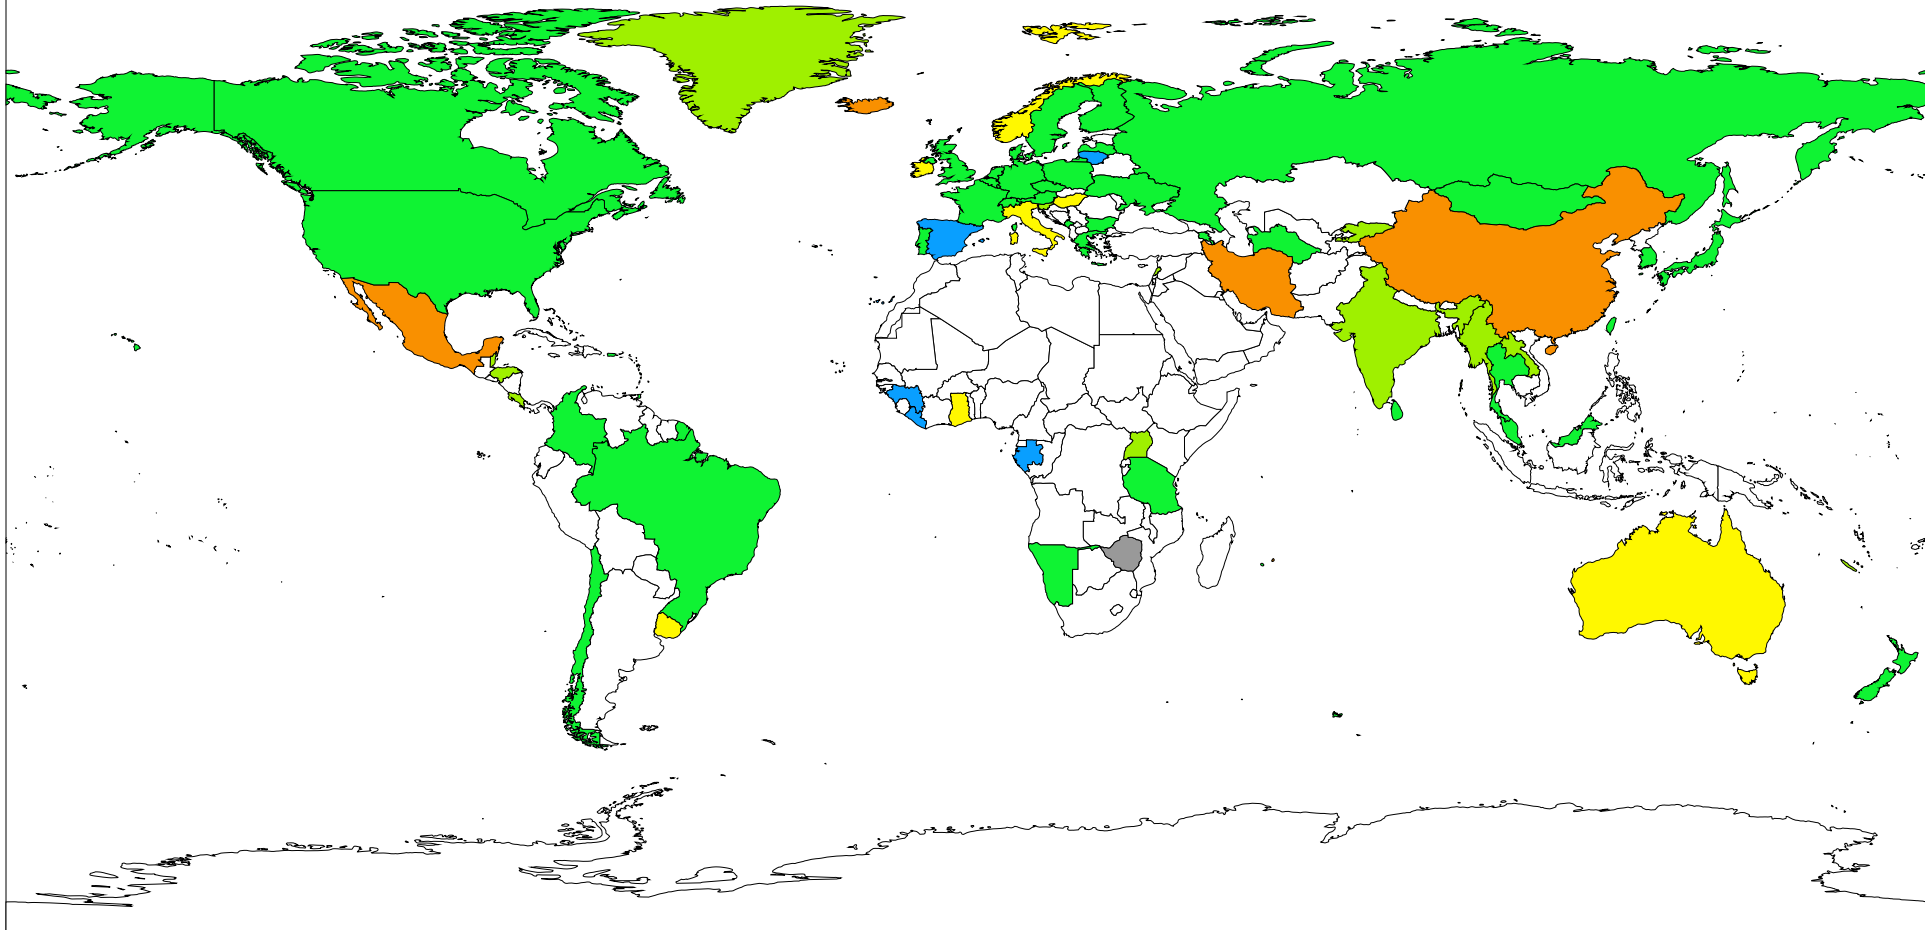

ccTLD DNSSEC Adoption as of 2013-02-19

Uncertain  Experimental  Announced  Partial  DS in Root  Operational 

AC: Operational	AG: DS in Root	AM: Operational	AT: Operational	AU: Announced	BE: Operational	BG: Operational	BR: Operational	BZ: DS in Root
CA: Operational	CC: Partial	CH: Operational	CL: Operational	CN: Experimental	CO: Operational	CR: DS in Root	CW: Uncertain	CZ: Operational
DE: Operational	DK: Operational	ES: Partial	FI: Operational	FO: Partial	FR: Operational	GA: Partial	GH: Announced	GI: DS in Root
GL: DS in Root	GN: Partial	GR: Operational	HN: DS in Root	HU: Announced	IE: Announced	IN: DS in Root	IO: Operational	IR: Experimental
IS: Experimental	IT: Announced	JP: Operational	KG: DS in Root	KR: Operational	LA: DS in Root	LB: DS in Root	LC: DS in Root	LI: Operational
LK: Operational	LR: Partial	LT: Partial	LU: Operational	LV: Operational	ME: Operational	MM: DS in Root	MN: Operational	MU: Experimental
MX: Experimental	MY: Operational	NA: Operational	NC: DS in Root	NL: Operational	NO: Announced	NU: DS in Root	NZ: Operational	PL: Operational
PM: Operational	PR: Operational	PT: Operational	PW: DS in Root	RE: Operational	RU: Operational	SC: Operational	SE: Operational	SG: Announced
SH: Operational	SI: DS in Root	SX: DS in Root	TF: Operational	TH: Operational	TM: Operational	TO: Experimental	TT: Operational	TV: Partial
TW: Operational	TZ: Operational	UA: Operational	UG: DS in Root	UK: Operational	UM: Experimental	US: Operational	UY: Announced	VC: Partial
WF: Operational	YT: Operational	ZW: Uncertain						